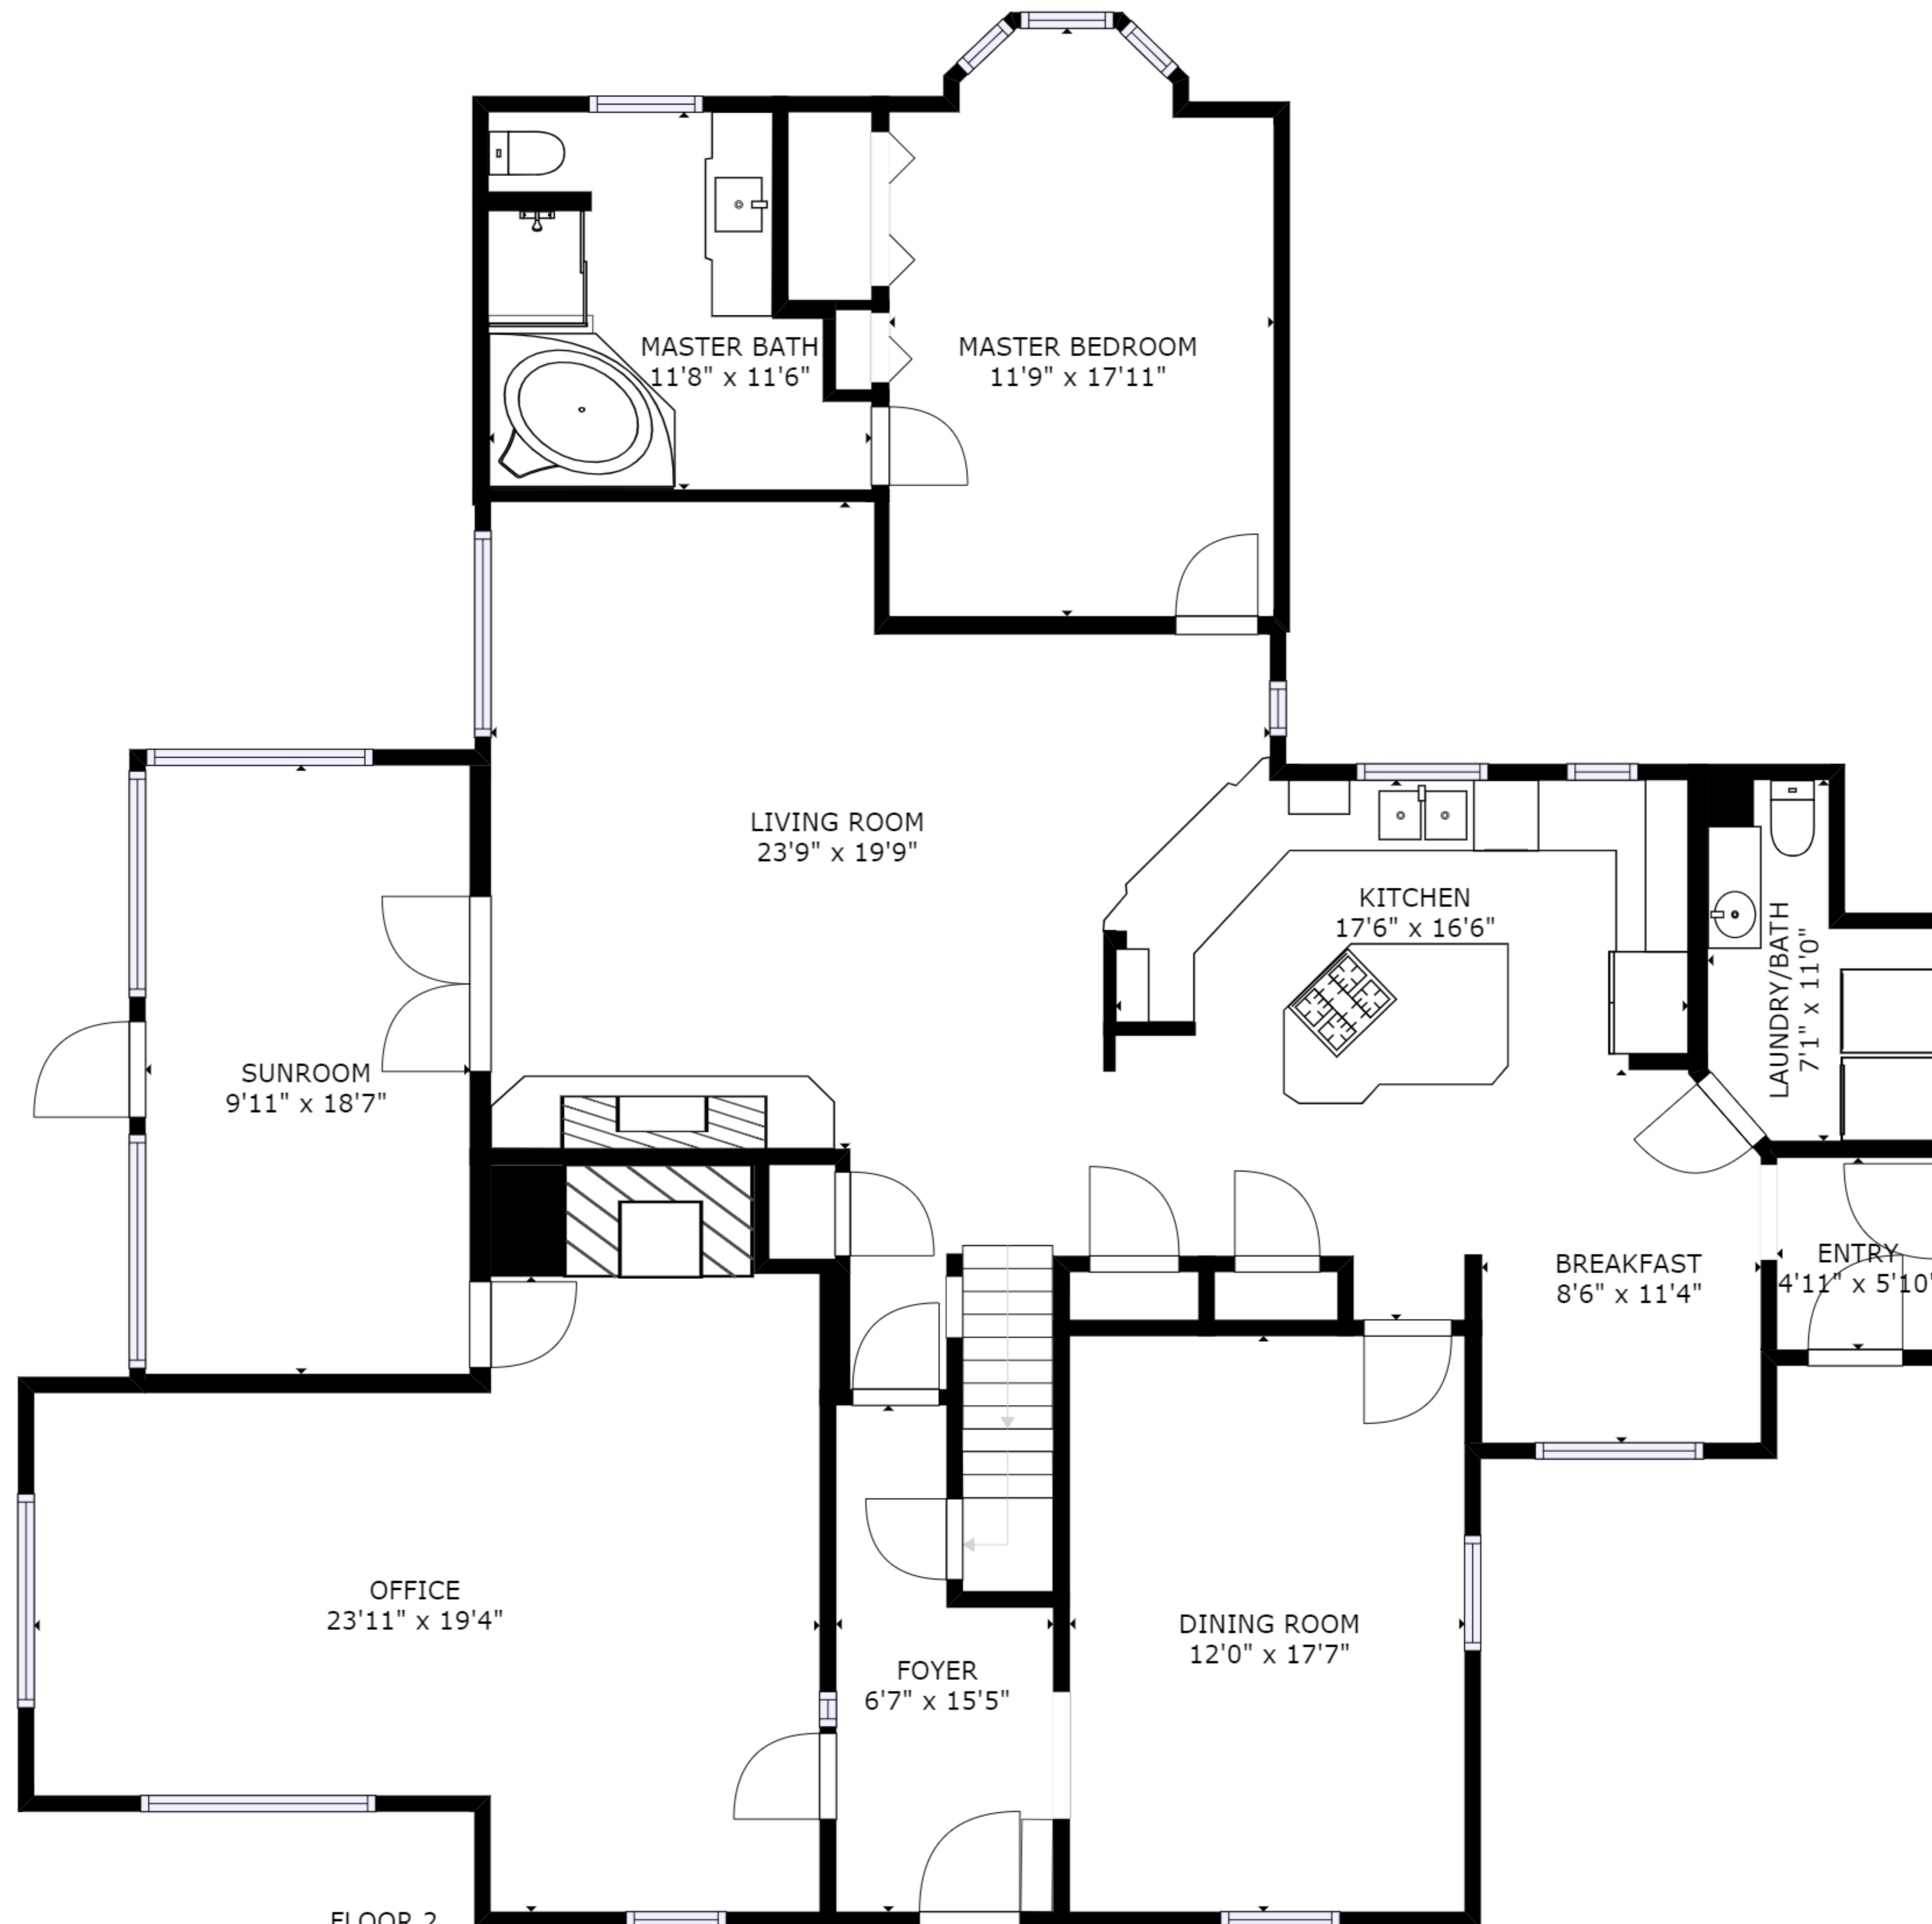

FLOOR 3

FLOOR 1

FLOOR 2

GROSS INTERNAL AREA
 FLOOR 1: 659 sq ft, FLOOR 2: 2158 sq ft
 FLOOR 3: 556 sq ft
 TOTAL: 3373 sq ft

SIZES AND DIMENSIONS ARE APPROXIMATE, ACTUAL MAY VARY.